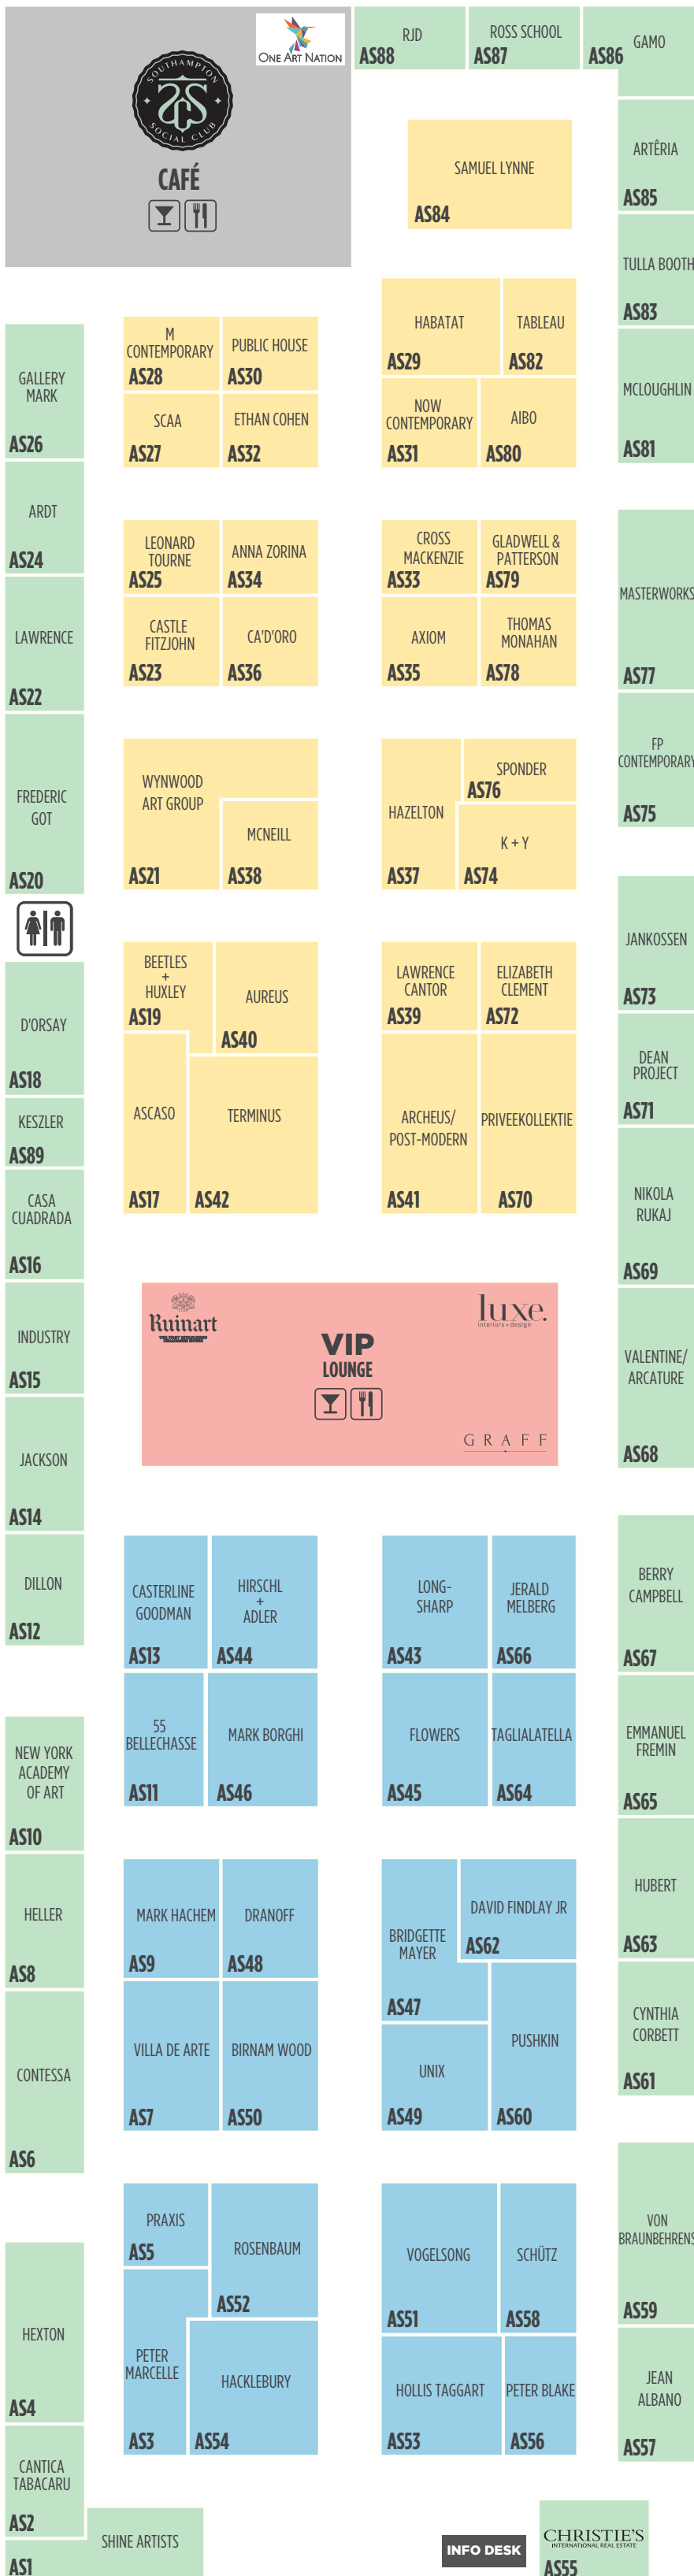

SPONSOR BOOTHS:

Christie's International Real Estate.....	AS55	■
GRAFF.....	VIP	■

BOX OFFICE

MAIN ENTRANCE

LIQUARDIA DESIGN
SCULPTURE GARDEN